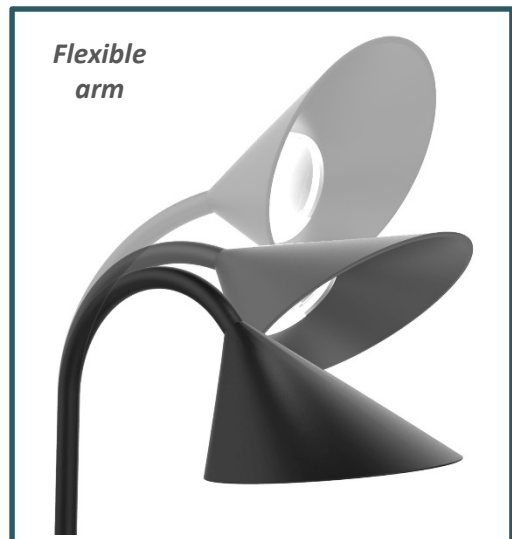

SOL

Design by UNILUX in France

« SOL: is perfect to be used in the office but also for students.»

LED LIGHTING

Optimal quality

SOL lamp is equipped with integrated LED with very high lighting quality.
Lifetime of the source: about 20,000 hours.

TIMELESS DESIGN

SOL allies simplicity and modernity. She shape of the head gives greater diffusion on the work surface.

COLOURS AND FUNCTIONS

SOL is available in 4 different colours and is equipped with a flexible on top of the arm so that it is easily adjustable in all directions.

LED

UNILUX

DIMENSIONS

TECHNICAL FEATURES

Materials

Metal arm with elastomer

Head and base in plastic

Source