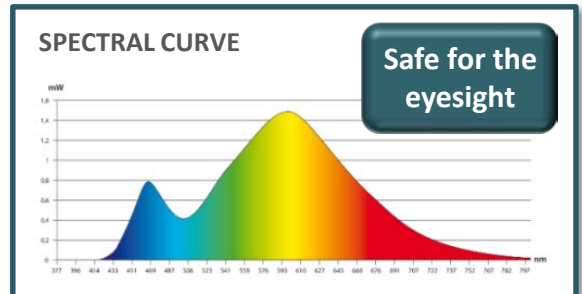

LED built-in*: rated power 4W

*cannot be replaced

DRIVER

Removable on plug

SAP no.	Colours	Energy Consumption KW/1000h	Lm	Lm/W	Colour T°	CRI	Source's lifetime	Warranty	Net weight	EAN code
400077402	Black	5	500	100	3000 K	>80	20000h	2 years	1,1 kg	3595560012794
400077404	White	5	500	100	3000K	>80	20000h	2 years	1,1kg	3595560012800
400077405	Blue	5	500	100	3000 K	>80	20000h	2 years	1,1 kg	3595560012817
400077406	Red	5	500	100	3000K	>80	20000h	2 years	1,1kg	3595560012824