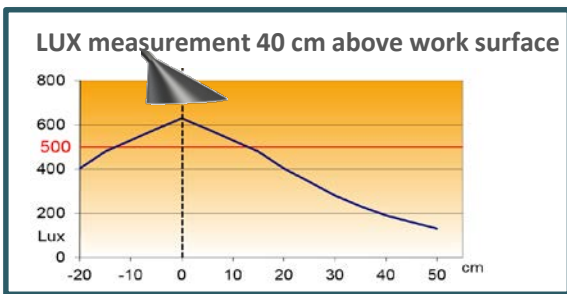

LED built-in*: rated power 4W

*cannot be replaced

DRIVER

Removable on plug

SAP no.	Colours	Energy Consumption KW/1000h	Lm	Lm/W	Colour T°	CRI	Source's lifetime	Warranty	Net weight	EAN code
400077402	Black	5	500	100	3000 K	>80	20000h	2 years	1,1 kg	3595560012794
400077404	White	5	500	100	3000K	>80	20000h	2 years	1,1kg	3595560012800
400077405	Blue	5	500	100	3000 K	>80	20000h	2 years	1,1 kg	3595560012817
400077406	Red	5	500	100	3000K	>80	20000h	2 years	1,1kg	3595560012824